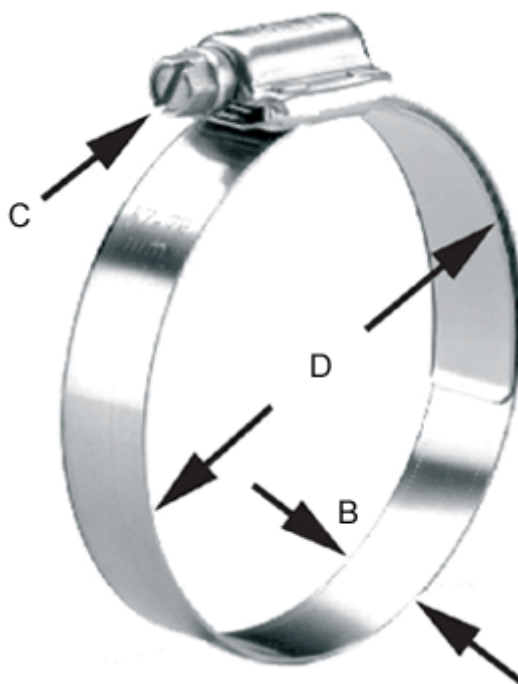

Article number: 021566804119

Description: Norma worm drive hose clamp  
HD 108-130/16 C8 W4

## Measures

---

C (screw type) = C8 hexagon slotted screw sw 8

Diameter D = 108-130

Width B = 16